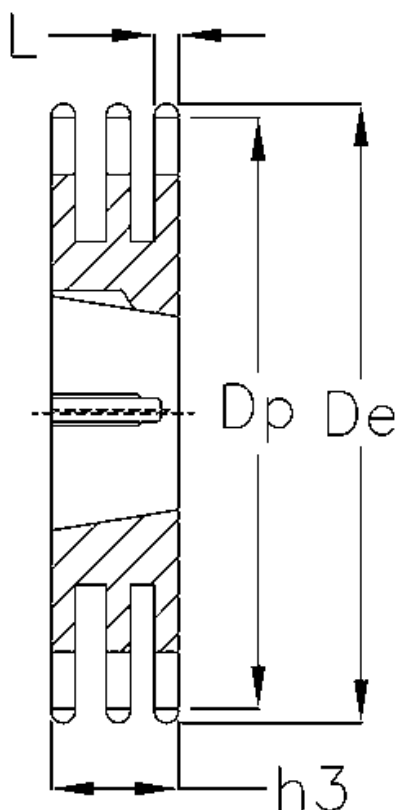

Article number: 616033008021

Description: Taperbored sprocket 16 B-3 Z=21 triplex  
for bushing 3030

## Measures

Bush = 3020  
C = 2.5  
Chain = -  
Chain size = 1" x 17,02 mm  
De = 181.2  
Dp = 170.43  
H = 79.6  
h3 = 79.6

Material = Stål  
Number of teeth = 21